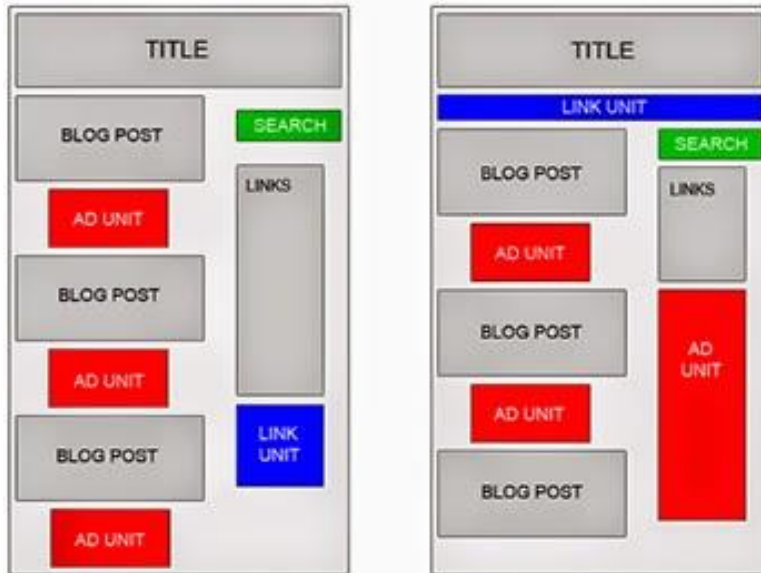

Dailywitness Advert Rates

www.dailywitness.ng

Daily.^{ng}
Witness

Our Ads Position

Homepage Ads

You can place your advertisement on our homepage using any of our ads placement Position

Side bar Ads

Our sidebar appears on the right side of the home page and all pages on the site.

Inline Article Ads

Inline article Ad is one of the most effective ways to run advert online. This attracts placement of ads on relevant and related articles on our site.

List Content

Article Content

Long Content

Ads Positions/Appearance

S/N	POSITION	APPEARENCE
1.	Side bar	All pages (Excluding homepage)
2.	Inline Article	Article based
3.	Top Left Side Banner	All Pages
4.	Mobile Banner	Article based
5.	Left and Right side box	All Pages (PC only)
6.	Side Skyscraper	All Pages

Our Rates

20%
DISCOUNT

S/N	SIZE(PIXEL)	PRICE/WEEK (N)	PRICE/MONTH (N)
1.	160 X 150	15,000	48,000
2.	160 X 250	18,000	57,600
3.	160 X 500	35,000	112,000
4.	300 X 250	50,000	160,000
5.	300 X 600	70,000	224,000
6.	728 X 90	100,000	320,000