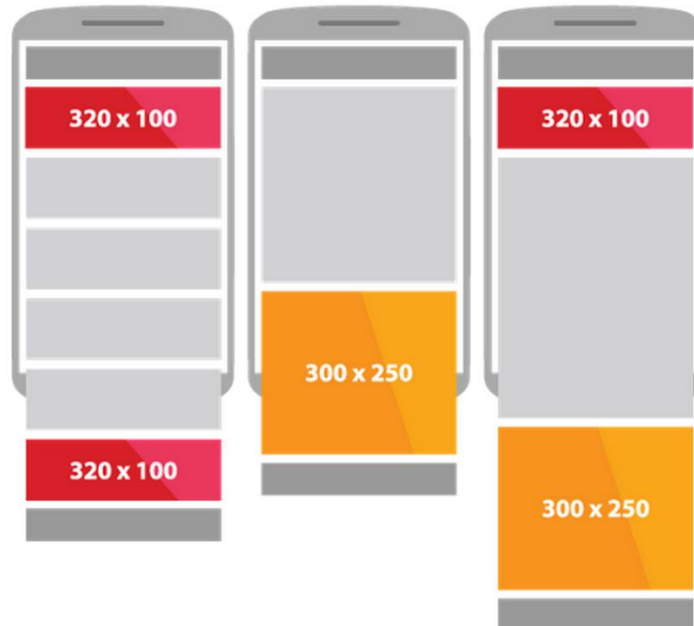

Inline Article Ads

Inline article Ad is one of the most effective ways to run advert online. This attracts placement of ads on relevant and related articles on our site.

List Content

Article Content

Long Content

Ads Positions/Appearance

S/N	POSITION	APPEARENCE
1.	Side bar	All pages (Excluding homepage)
2.	Inline Article	Article based
3.	Top Left Side Banner	All Pages
4.	Mobile Banner	Article based
5.	Left and Right side box	All Pages (PC only)
6.	Side Skyscraper	All Pages

Our Rates

20%
DISCOUNT

S/N	SIZE(PIXEL)	PRICE/WEEK (N)	PRICE/MONTH (N)
1.	160 X 150	15,000	48,000
2.	160 X 250	18,000	57,600
3.	160 X 500	35,000	112,000
4.	300 X 250	50,000	160,000
5.	300 X 600	70,000	224,000
6.	728 X 90	100,000	320,000

HOME PAGE ONLY

S/N	POSITION	PRICE/WEEK (N)	PRICE/MONTH (N)
1.	LEFT AND RIGHT SIDE BOX	120,000	384,000
2.	SIDE SKYSCRAPER	100,000	320,000
3.	TOP LEFT SIDE BANNER	80,000	256,000

The following rates are applicable for our specialized Media Solutions and Services: